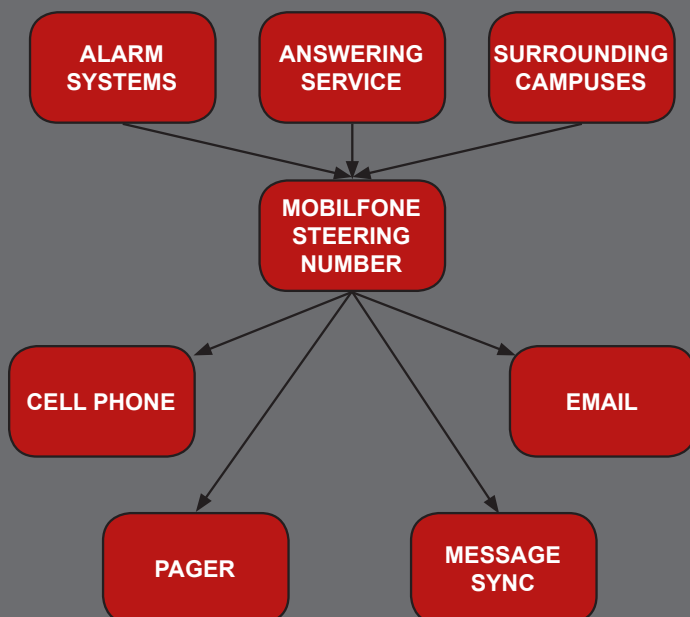

TAKE FULL
CONTROL
OF YOUR
CRITICAL
MESSAGES

TOTAL ACCESS ONE NUMBER STEERING

- ELIMINATE ON CALL SCHEDULING CONFLICTS
- COPY MESSAGES TO YOUR PAGER, CELL PHONE AND EMAIL FOR REDUNDANT DELIVERY
- KEEP YOUR PRIVATE CONTACT INFORMATION PRIVATE
- MESSAGE LOG FOR FULL REGULATORY AUDIT COMPLIANCE
- SWITCH MESSAGING DEVICES WITHOUT HAVING TO UPDATE OUTSIDE SOURCES

DIRECT MESSAGES
FROM ANY INPUT
TO THE DEVICES
OR PERSONNEL OF
YOUR CHOICE